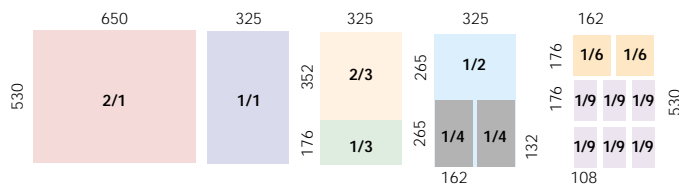

Gastronorm Pan Sizes (mm)

Suggested Pan Arrangements

320mm Depth Models

PT 142 H (option a)

PT 162 H (option a)

PT 182 H (option a)

PT 212 H (option a)

PT 142 H (option b)

PT 162 H (option b)

PT 182 H (option b)

PT 212 H (option b)

380mm Depth Models

PT 128 H (option a)

PT 148 H (option a)

PT 168 H (option a)

PT 188 H (option a)

PT 218 H (option a)

PT 128 H (option b)

PT 148 H (option b)

PT 168 H (option b)

PT 188 H (option b)

PT 218 H (option b)

Pan Supports/Spacers Required

320mm Depth Models

Model	Pan Support Size (mm)	Qty	Product Code
PT 142 H a	265 x 30	1	00-599523
PT 142 H b	265 x 45	1	00-599525
PT 142 H b	265 x 25	4	00-599526
PT 162 H a	265 x 25	3	00-599526
PT 162 H a	265 x 45	1	00-599525
PT 162 H b	265 x 25	4	00-599526
PT 162 H b	265 x 40	1	00-599524
PT 182 H a	265 x 25	5	00-599526
PT 182 H a	265 x 30	1	00-599523
PT 182 H b	265 x 25	7	00-599526
PT 212 H a	265 x 25	5	00-599526
PT 212 H a	325 x 40	2	Not on code
PT 212 H b	265 x 25	7	00-599526
PT 212 H b	265 x 30	2	00-599523

380mm Depth Models

PT 128 H a	325 x 40	2	00-554220
PT 128 H b	265 x 30	1	00-599523
PT 128 H b	325 x 35	1	Not on code
PT 128 H b	265 x 45	2	00-599525
PT 148 H a	265 x 25	3	00-599526
PT 148 H a	265 x 40	1	00-599524
PT 148 H b	325 x 25	3	Not on code
PT 148 H b	325 x 40	1	00-554220
PT 168 H a	265 x 25	4	00-599526
PT 168 H a	325 x 30	1	Not on code
PT 168 H b	265 x 25	4	00-599526
PT 168 H b	325 x 35	1	Not on code
PT 188 H a	265 x 25	5	00-599526
PT 188 H a	325 x 35	1	00-554219
PT 188 H b	325 x 25	4	00-554218
PT 188 H b	325 x 30	2	00-554217
PT 218 H a	265 x 25	4	00-599526
PT 218 H a	265 x 45	1	00-599525
PT 218 H b	325 x 25	8	Not on code

Note:
Gastronorm Pans are not supplied as standard. Maximum pan depth 150mm.